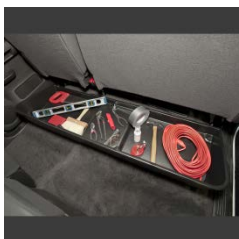

Under Seat Storage Box
VBJ - $205.00

Contain, organize and conceal items under the rear seat of your Silverado with this durable molded plastic Underseat Storage Box.