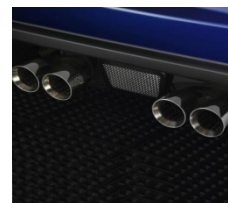

Mesh Exhaust Plate Screen

This woven Mesh Insert provide a finished, upscale look to your Corvette Coupe or Convertible. For Use on Coupe and Convertible Models, Will Not Work With Cat-Back Exhaust or OE Performance Exhaust (NPP)