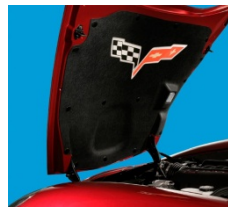

Under Hood Liner w/Lamp

Go ahead and pop the hood to show off your engine compartment. This Under Hood Liner attaches to your Corvette's hood to provide a detailed appearance and is available with a Corvette Crossed-Flag logo