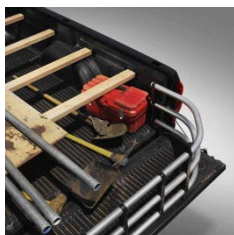

Bed Extender
VBL - $338.00

Expand the cargo capacity of your Silverado with this Bed Extender that is compatible with bedliners and tonneau covers. Swings out over an open tailgate to provide additional length or swings in to create a partitioned cargo area.

New!