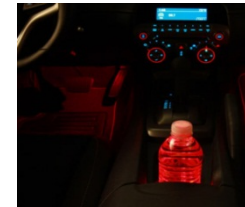

Ambient Lighting
S00 - $555.00

These Ambient Lighting packages provide a soft Red or Blue glow in the front floor foot well area and/or console cup holder of your Camaro to provide a stylish accent.