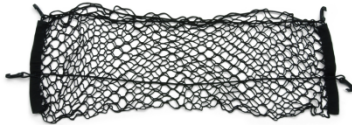

Cargo Convenience Package **VQR $140.00**

Cargo Net

Enhance the efficiency of your Traverse with this black Cargo Net. It attaches easily to the sides of your cargo area to keep small, light items neat and handy while in transit.