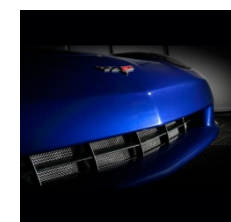

Stainless Mesh Grille

This fine-screen mesh, stainless steel Grille Insert dresses up the front of your Corvette, while providing protection from road debris. Mounts behind the existing grille. Mesh coordinates with the Side Cove Inserts and Exhaust Plate Screen.