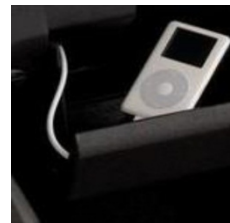

Personal Audio Link (PAL) VSW - $270.00

Your completely personalized sound is available at the touch of a radio button with the Personal Audio Link (PAL). Neatly stow your iPod away and control it through your vehicle's stereo system. It allows you to select artist, album, genre and playlists, as well as listen to audiobooks and podcasts, using the vehicle's radio controls.

Tool Box - Stationary VZZ - $625.00

Constructed of 0.75mm diamond-patterned aluminum with a full-length stainless steel hinge and foam-filled lid that supports 500 lbs., this Tool Box is built to last. It can handle over 250 lbs. of stored equipment and includes a removable sliding tray with rubber isolation mat, dual gas shocks for smooth opening/closing and a one-touch latching mechanism. No drilling required, mounts securely to the bed rails. Features the Chevrolet bowtie logo.