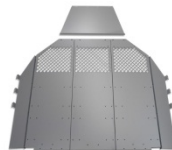

Bulkhead Divider - Solid

VLP - $500.00

The Bulkhead Divider separates the cargo area from the cab of your Express. Mesh screen lets you see your cargo. Available with a center door or fixed center panel.