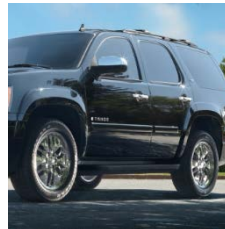

Fender Flares – TAHOE ONLY
VKV - $670.00

Give your Tahoe a more aggressive appearance with these custom Fender Flares that fit the contour of your vehicle. These Fender Flare packages are not compatible with Z71, LTZ models or accessory splash guards.