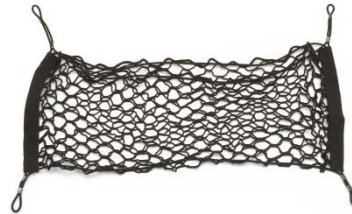

Cargo Net

W2D - $60.00

Enhance the efficiency of your Sonic with this envelope style Cargo Net. It attaches easily to the sides of your cargo area to keep small, light items neat and handy while in transit.